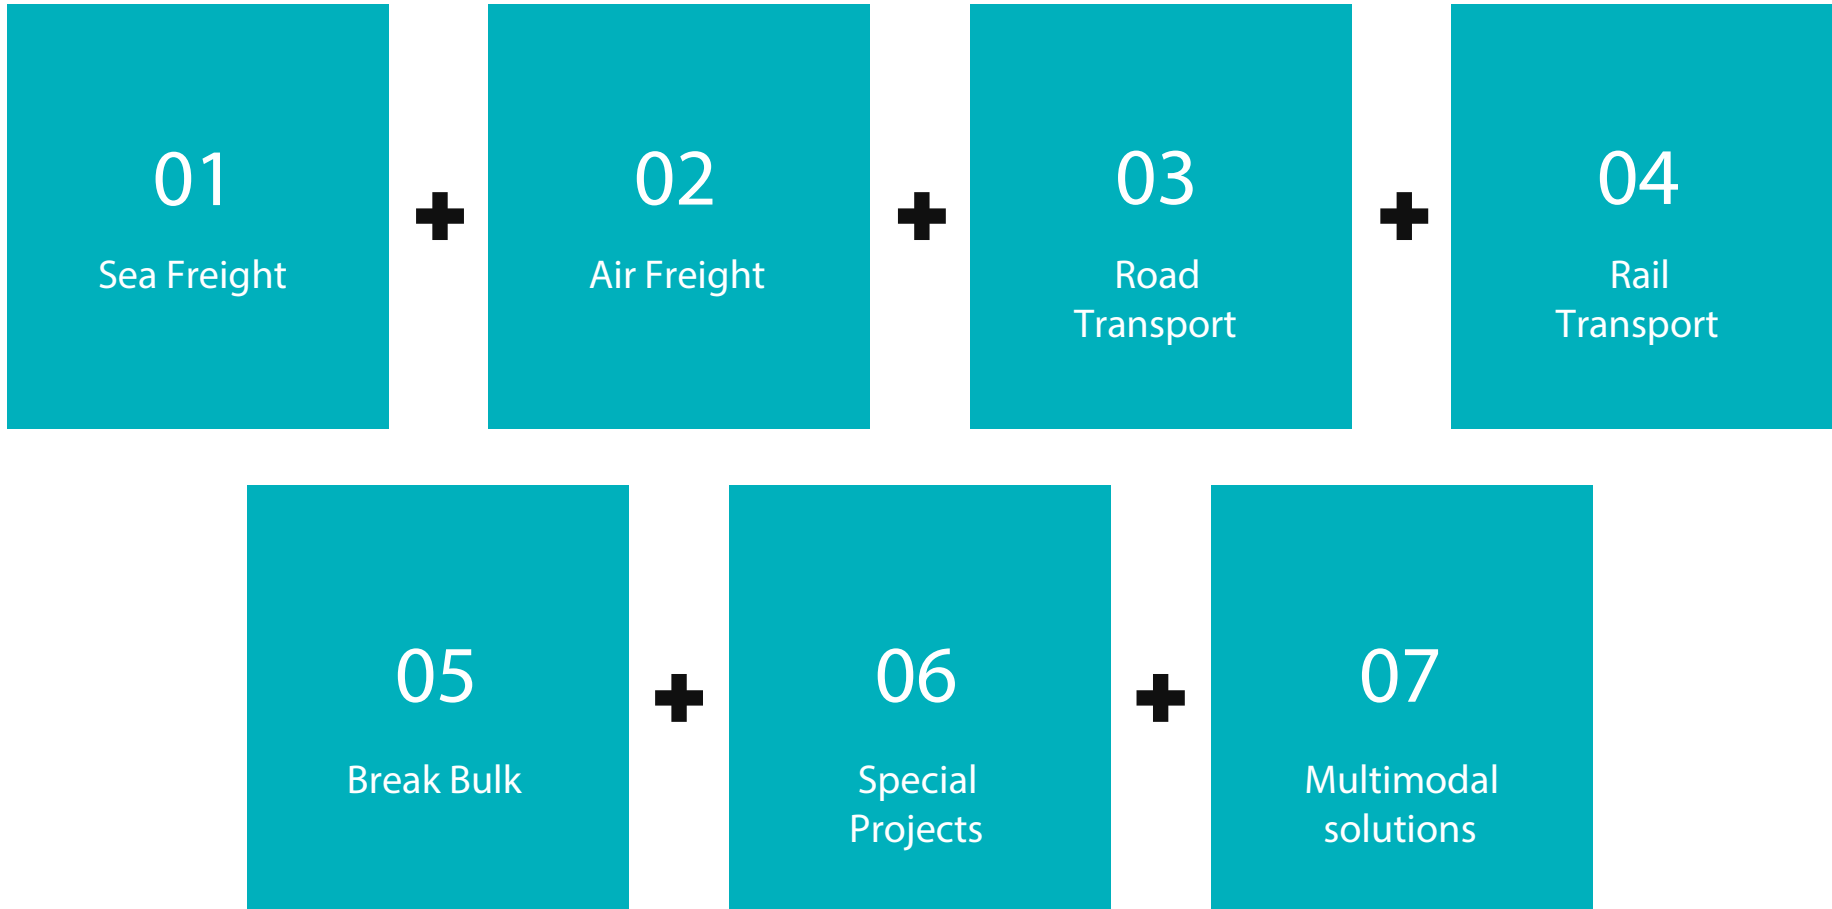

Expertise areas (Middle east + Afghanistan + CIS + Persian Gulf)

Expedite one is a specialist in serving the “long axes” across national borders. We offer tailored logistics solutions – for East-West traffics as well as for transports along the North-South axes. We are deeply rooted in many national markets, combining regional knowhow and international experience.

Expedite one is the expert in international transportation along the “long axes”. For decades, we have connected The East with The West and visa versa, transporting goods between China, Central Asia, Europe and the USA – on the request of partners and clients as door-to-door services and FCL shipping solutions combined with international customs clearance.